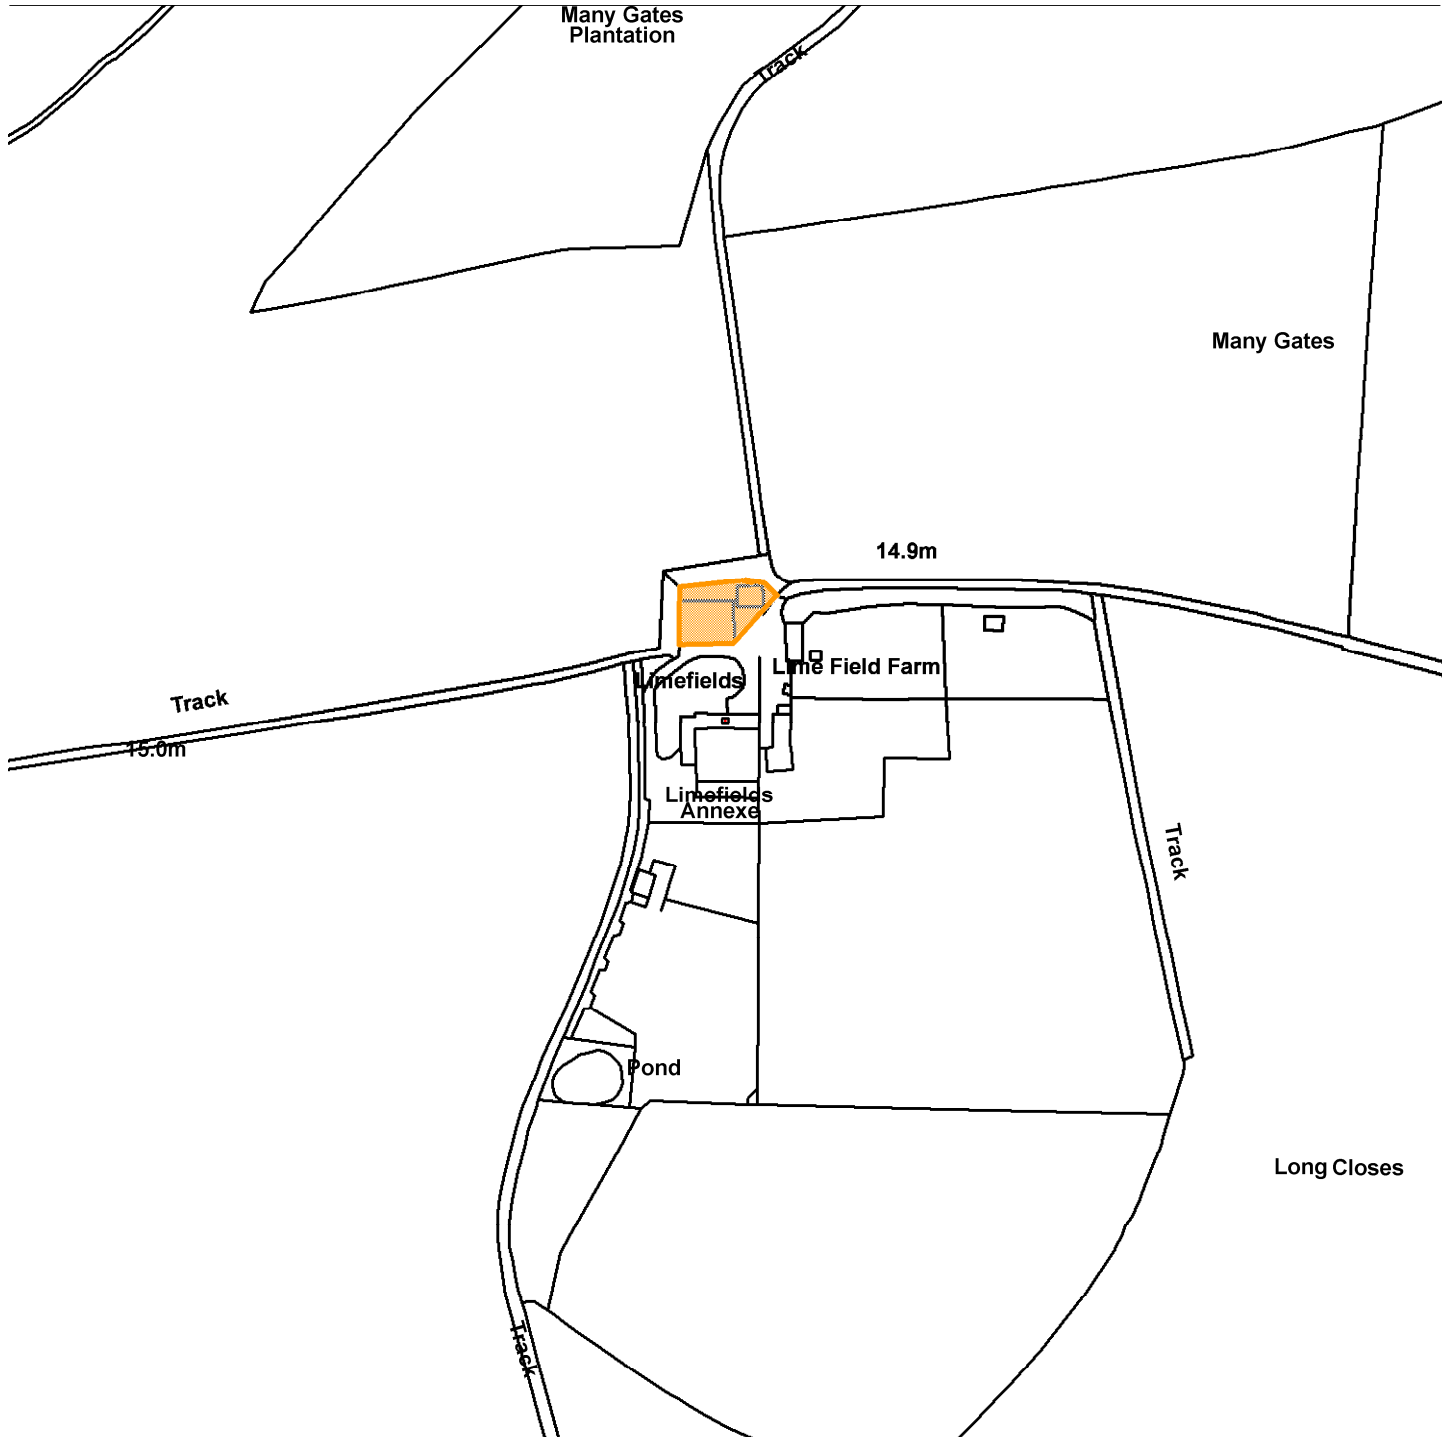

18/02103/FUL

The Limefields, Scoreby Lane, Scoreby, YO41 1NR

Scale : 1:2405

Reproduced from the Ordnance Survey map with the permission of the Controller of Her Majesty's Stationery Office © Crown Copyright 2000.

Unauthorised reproduction infringes Crown Copyright and may lead to prosecution or civil proceedings.

<b>Organisation</b>	City of York Council
<b>Department</b>	Economy & Place
<b>Comments</b>	Site Location Plan
<b>Date</b>	28 December 2018
<b>SLA Number</b>	